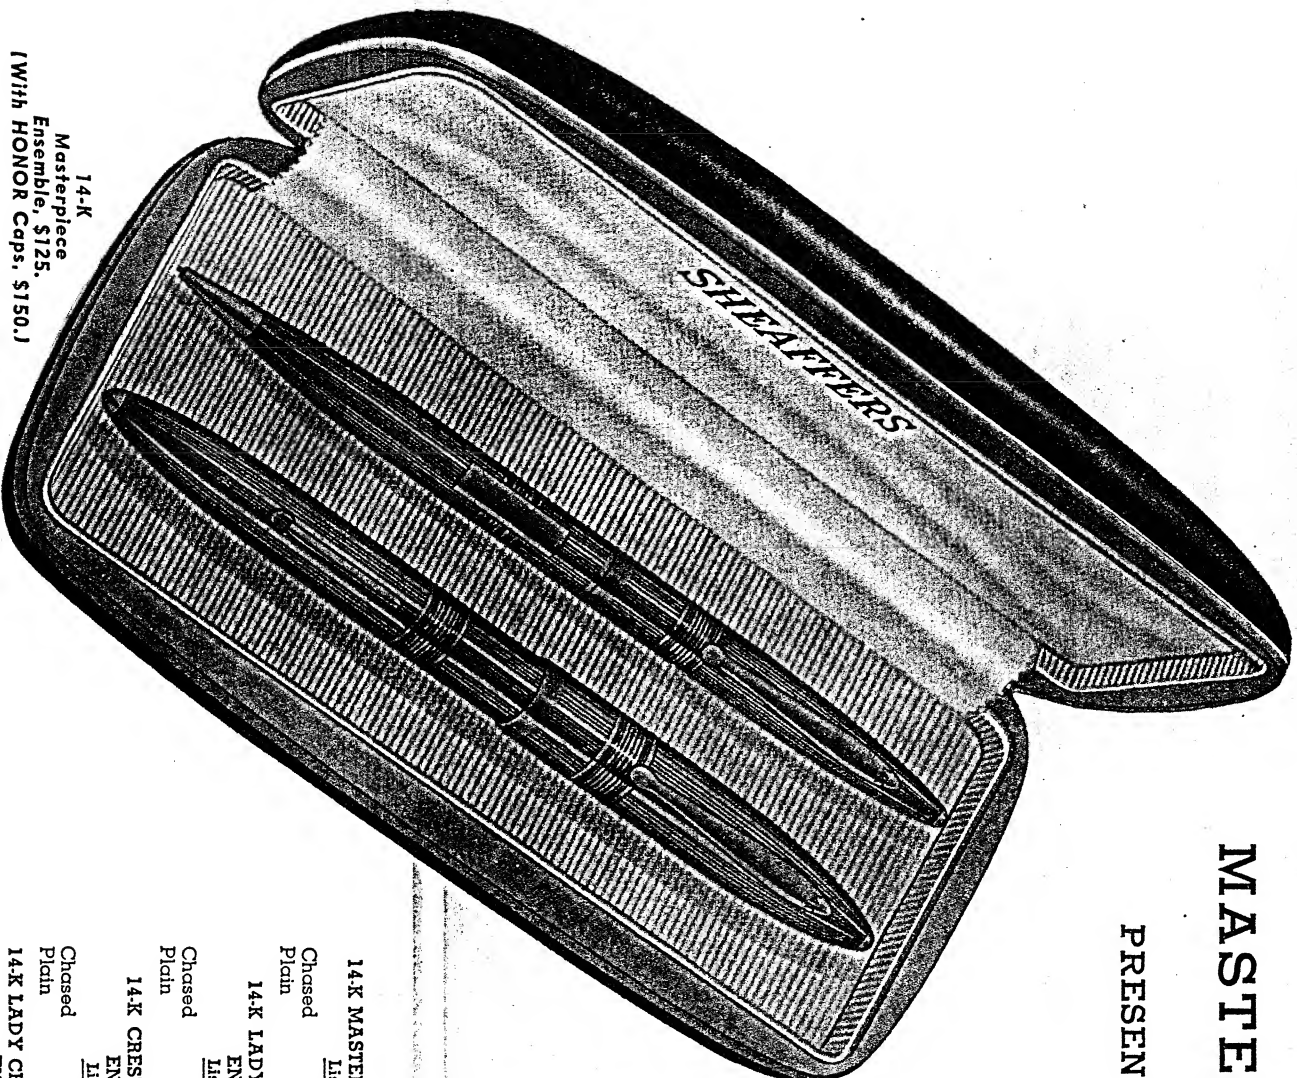

MASTERPIECES — ALL THAT THE

PRESENTATION ENSEMBLES IN EITHER 14K GOLD

To express extreme appreciation and regard, give genuine 14K gold. The value is instantly recognized; the gold is as enduring as the sentiment you wish to express. In the Masterpiece line, Sheaffer master craftsmen create each piece with consummate skill, working the precious metal into articles not merely superlatively beautiful, but capable of trouble-free daily service as long as the owner lives. In each Masterpiece style there is also a special style—the HONOR Masterpiece—with a specially engraved cap inscribed with an insignia for giving recognition to special occasions. The HONOR Pen has been developed especially as a token for promotions, retirements, or a reward for a period of faithful service. On these pages are also priced the Crest line, similar in appearance to the Crest Masterpieces, but made of 14K gold-filled material of finest quality. Each ensemble is furnished with a genuine black leather presentation case.

14-K MASTERPIECE ENSEMBLE	CREST ENSEMBLE	14-K HONOR MASTERPIECE ENSEMBLE
Chased	Lifetime Feathertouch	List $150.00
Plain	List $19.75	Code: SOGMA
Code: SOBU	Color	
Code: SOBYL	Visulsted—(Lever Style)	
14-K LADY MASTERPIECE ENSEMBLE	Black	SODPO
List $100.00	Golden Brown	SOTWU
Code: SOLAB	One-Stroke Vacuum	List $325.00
Code: SOLOF	Black	Code: SOKEN
14-K CREST MASTERPIECE ENSEMBLE	Golden Brown	ASIST
List $60.00	LADY CREST ENSEMBLE	ASIXO
Code: SOMKE	Lifetime Feathertouch	
Code: SOMPU	List $17.75	
14-K LADY CREST MASTERPIECE ENSEMBLE	Color	14-K CREST HONOR MASTERPIECE ENSEMBLE
List $50.00	Visulsted—(Lever Style)	List $75.00
Code: SOPR	Black	Code: SOHAR
Code: SOBDA	Golden Brown	14-K HONOR LADY CREST MASTERPIECE ENSEMBLE
	One-Stroke Vacuum	List $85.00
	Black	Code: SOHOS
	Golden Brown	

14-K
Masterpiece
Ensemble, $125.
(With HONOR Caps, $150.)